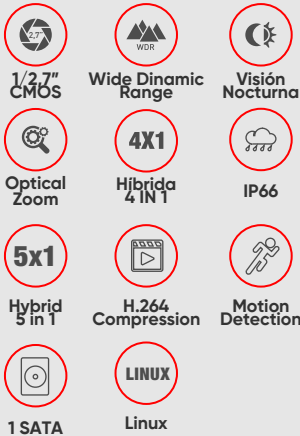

OL-KHDLCD904

Kit All in One 5IN1 4Ch
con pantalla LCD

OL-KHDLCD904 4 Canales

Características Principales:

- 1.3MP High Resolution:1920x1080• Color 1/4\"
- CCD Sensor, 1080P, ICR • AHD DVR compatible • PAL: 25fps/960P
- NTSC: 30fps/960P
- Support AHD/CVI/TVI/IP/Analog Camera Input.
- Support up to 6TB Capacity
- Embedded Linux