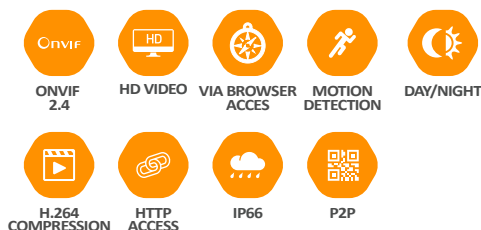

VXIP-K9108

**8 CHANNELS IP KIT,
P2P, ONVIF 2.4**

Especificaciones técnicas

Camera

System	Embedded RTOS, High Performance Hi3518C Processor, Hardware Compression.
Sensor	1/4 OV 9712 CMOS
Housing	Metal Waterproof
Monuting Type	M12
Lens	3.6mm/6mm M12 mounting (3.6mm best for 3-9, 6mm best for 5-15m)
IR Cut	Auto
Video Compression	1H.264 Video Compression, Support dual-stream, AVI format; Support 0.1M to 8Mbps adjustable; Support rame rate 1-30fps adjustable
Video Output	Main-Stream 1280*720; Sub-stream : 704*576.
Frame Rate	1-30 fps Adjustable
Graphic Adjustment	Brightness, contrast, saturation, black/white can be adjusted by user or browser
Network Interface	1* RJ45 Port, 10/100M Self-Adaptive;
ONVIF Agreement	Support
Mobile Surveillance	Support IOS, Android
Audio (Optional)	Support
Storage	Support
Browser	Support IE
Working Temperature	-10°C-60°C
& Humidity	Humidity < 90% (no condensation)
Power	DC12V/2A
PoE (Optional)	Support

NVR

OS

Processor	Hisilicon Hi3515A
OS	Embedded Linux
Motion Detection	8 Channel, MD Zones: 396 (22 × 18)
System Resource	Multi-channel real-time recording & Playback

Display

Operation	Easy to use Graphical OS Interface. Support mouse and remote control via network
Display	Support TV, VGA & HDMI output simultaneously, VGA, HDMI Full HD output

características principales

- 1.3 Megapixels Bullet Camera
- Anti vandalism design
- Advanced H.264 High profile
- Support several servers such as IP address, DDNS, FTP, SMTP
- Support single and dual streams
- Android and IOS supported
- IE Browser supported
- Connection to NVR supported

Video

Frame Rate	Real Time: NTSC 30fps/channel, PAL 25fps/channel
Video Compression	H.264(High Profile)
Monitor Resolution	Monitor: D1; VGA; HD; HDMI; HD
Playback Resolution	960P/ 720P/ D1
Video Input	4Ch@ 960P / 8Ch@ D1
Motion Detection	Supported