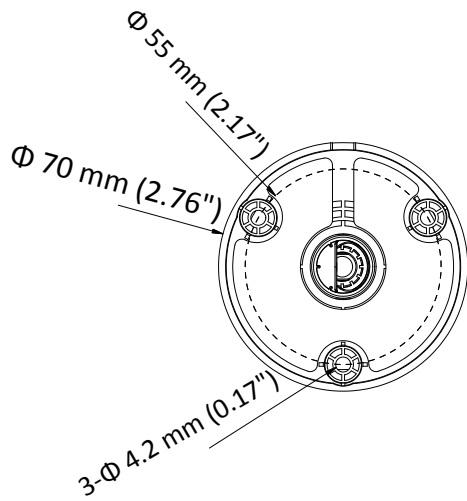

Dimensions