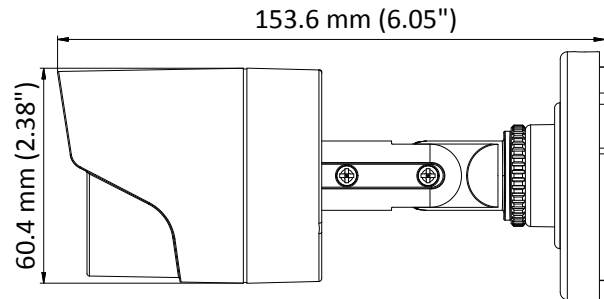

Dimensions