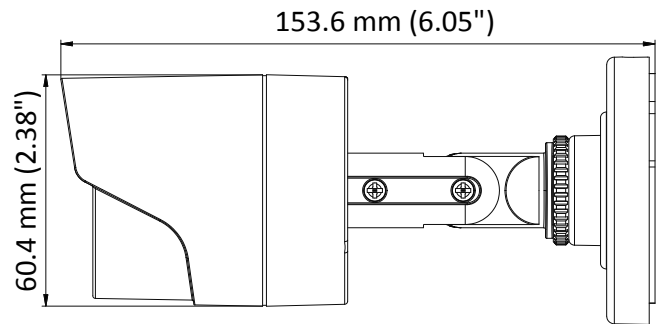

Dimensions