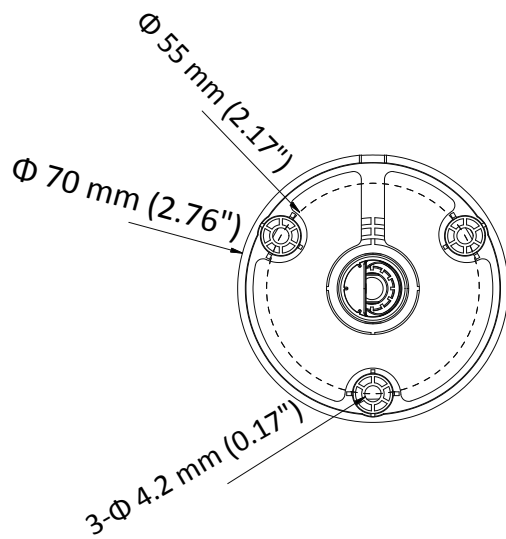

Dimensions