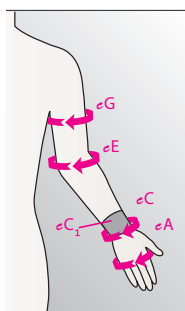

mediven esprit®

Tabla de medidas					
Talles	I	II	III	IV	V
eA	17,0 – 19,0	18,0 – 20,0	19,0 – 22,0	21,0 – 24,0	23,0 – 27,0
eC	15,0 – 17,0	17,0 – 19,0	19,0 – 21,0	21,0 – 23,0	23,0 – 25,0
eE	25,0 – 27,5	27,0 – 29,5	29,0 – 32,0	31,0 – 34,0	33,0 – 37,0
eG	28,0 – 32,0	30,0 – 34,0	32,0 – 37,0	35,0 – 40,0	38,0 – 44,0
Largo CG : estandar 40 – 44 cm, largo 44 – 48 cm					
Color: caramelo					

Circunferencia / mano (cm)					
Talles	I	II	III	IV	V
a	17,0 – 19,0	18,0 – 20,0	19,0 – 22,0	21,0 – 24,0	23,0 – 27,0
b	18,0 – 20,0	19,0 – 21,0	20,0 – 23,0	22,0 – 25,0	24,0 – 28,0
c	15,0 – 17,0	17,0 – 19,0	19,0 – 21,0	21,0 – 23,0	23,0 – 25,0
c ₁	16,0 – 19,0	18,0 – 21,0	20,0 – 23,0	22,0 – 25,0	24,0 – 27,0

mediven harmony®

Manga	Talle I		Talle II		Talle III		Talle IV	
Circunferencia (cm)	Regular	Extra wide	Regular	Extra wide	Regular	Extra wide	Regular	Extra wide
eG	25,5 – 28,0	28,5 – 31,0	28,0 – 30,5	30,5 – 33,5	30,0 – 33,0	33,0 – 36,0	32,0 – 35,0	35,0 – 38,5
eF	23,5 – 25,5	25,5 – 28,0	25,0 – 27,5	27,5 – 30,0	27,5 – 30,0	30,0 – 33,0	29,5 – 32,0	32,0 – 35,0
eE	23,0 – 25,0	24,0 – 26,0	24,5 – 26,5	26,5 – 29,0	26,0 – 28,5	28,5 – 31,0	27,5 – 30,0	30,0 – 33,0
eD	22,0 – 24,0	24,0 – 26,0	23,0 – 25,0	25,0 – 27,5	24,0 – 26,0	26,0 – 28,5	25,0 – 27,5	28,0 – 30,5
eC 1 = 100%*	15,0 – 16,5		16,5 – 18,0		18,0 – 19,5		19,5 – 21,0	
eC	13,5 – 14,5		14,5 – 15,5		16,0 – 17,5		17,5 – 19,0	
eA	15,0 – 18,0		16,0 – 19,0		17,0 – 20,0		19,0 – 22,0	

Circunferencia / mano (cm)						
Talles	II	III	IV	V	VI	VII
eC 1*	15,0 – 18,0	17,0 – 20,0	19,0 – 21,5	21,0 – 23,5	23,0 – 26,0	25,5 – 30,0
eC	13,5 – 15,5	15,0 – 18,0	17,0 – 20,0	19,0 – 21,0	20,0 – 23,5	22,5 – 27,5
eB	15,5 – 20,0	17,5 – 21,0	19,5 – 23,0	20,5 – 24,0	22,5 – 26,0	24,5 – 30,0
eA	15,0 – 19,0	17,0 – 20,0	19,0 – 22,0	20,0 – 23,0	22,0 – 25,0	24,0 – 29,0