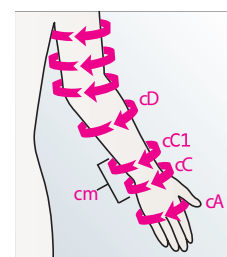

mediven esprit®

Tabla de medidas					
Talles	I	II	III	IV	V
eA	17,0 – 19,0	18,0 – 20,0	19,0 – 22,0	21,0 – 24,0	23,0 – 27,0
eC	15,0 – 17,0	17,0 – 19,0	19,0 – 21,0	21,0 – 23,0	23,0 – 25,0
eE	25,0 – 27,5	27,0 – 29,5	29,0 – 32,0	31,0 – 34,0	33,0 – 37,0
eG	28,0 – 32,0	30,0 – 34,0	32,0 – 37,0	35,0 – 40,0	38,0 – 44,0
Largo CG : estandar 40 – 44 cm, largo 44 – 48 cm					
Color: caramelo					

Circunferencia / mano (cm)					
Talles	I	II	III	IV	V
a	17,0 – 19,0	18,0 – 20,0	19,0 – 22,0	21,0 – 24,0	23,0 – 27,0
b	18,0 – 20,0	19,0 – 21,0	20,0 – 23,0	22,0 – 25,0	24,0 – 28,0
c	15,0 – 17,0	17,0 – 19,0	19,0 – 21,0	21,0 – 23,0	23,0 – 25,0
c ₁	16,0 – 19,0	18,0 – 21,0	20,0 – 23,0	22,0 – 25,0	24,0 – 27,0

mediven harmony®

Manga	Talle I		Talle II		Talle III		Talle IV	
Circunferencia (cm)	Regular	Extra wide	Regular	Extra wide	Regular	Extra wide	Regular	Extra wide
eG	25,5 – 28,0	28,5 – 31,0	28,0 – 30,5	30,5 – 33,5	30,0 – 33,0	33,0 – 36,0	32,0 – 35,0	35,0 – 38,5
eF	23,5 – 25,5	25,5 – 28,0	25,0 – 27,5	27,5 – 30,0	27,5 – 30,0	30,0 – 33,0	29,5 – 32,0	32,0 – 35,0
eE	23,0 – 25,0	24,0 – 26,0	24,5 – 26,5	26,5 – 29,0	26,0 – 28,5	28,5 – 31,0	27,5 – 30,0	30,0 – 33,0
eD	22,0 – 24,0	24,0 – 26,0	23,0 – 25,0	25,0 – 27,5	24,0 – 26,0	26,0 – 28,5	25,0 – 27,5	28,0 – 30,5
eC 1 = 100%*	15,0 – 16,5		16,5 – 18,0		18,0 – 19,5		19,5 – 21,0	
eC	13,5 – 14,5		14,5 – 15,5		16,0 – 17,5		17,5 – 19,0	
eA	15,0 – 18,0		16,0 – 19,0		17,0 – 20,0		19,0 – 22,0	

Circunferencia / mano (cm)						
Talles	II	III	IV	V	VI	VII
eC 1*	15,0 – 18,0	17,0 – 20,0	19,0 – 21,5	21,0 – 23,5	23,0 – 26,0	25,5 – 30,0
eC	13,5 – 15,5	15,0 – 18,0	17,0 – 20,0	19,0 – 21,0	20,0 – 23,5	22,5 – 27,5
eB	15,5 – 20,0	17,5 – 21,0	19,5 – 23,0	20,5 – 24,0	22,5 – 26,0	24,5 – 30,0
eA	15,0 – 19,0	17,0 – 20,0	19,0 – 22,0	20,0 – 23,0	22,0 – 25,0	24,0 – 29,0