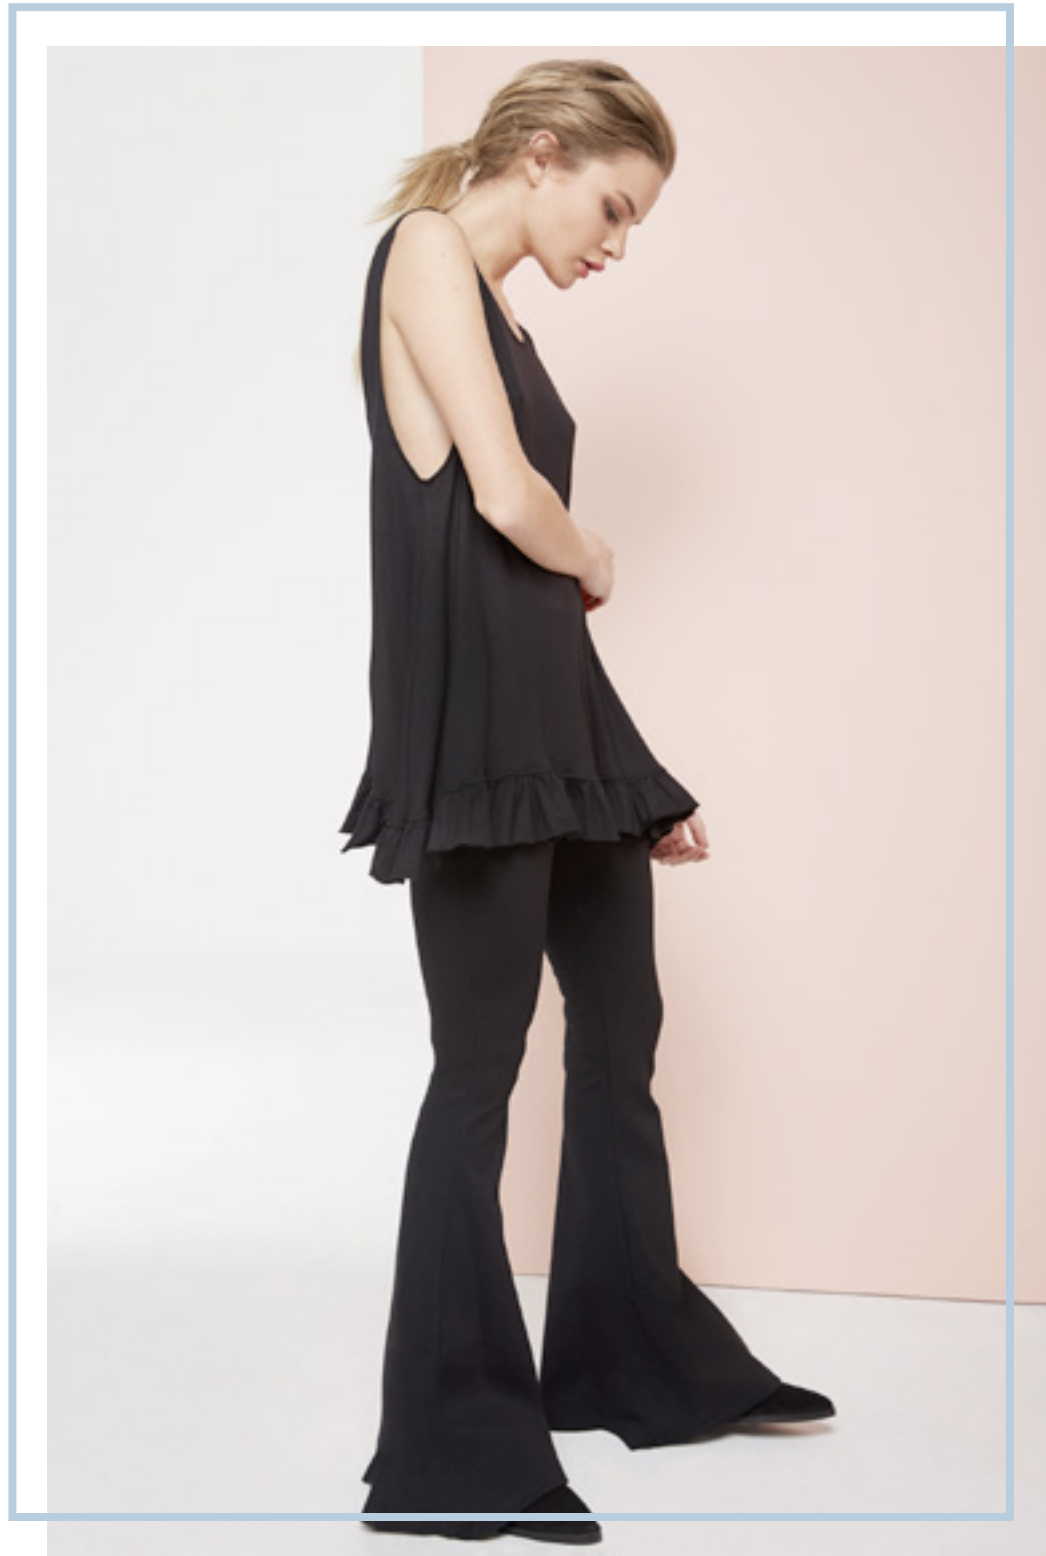

- ● Remera Crew
- Jean Fancy Black
- Chemise Fantasy
- Sandalia Queen
- Tote Bag King

Camisa Slim Rebel
Jean Fancy Black

Mono Play

- Blusa Prince
- Pantalón Play
- Slipper Queen

- ● Musculosa Petal
- Oxford Shade
- Slipper Queen